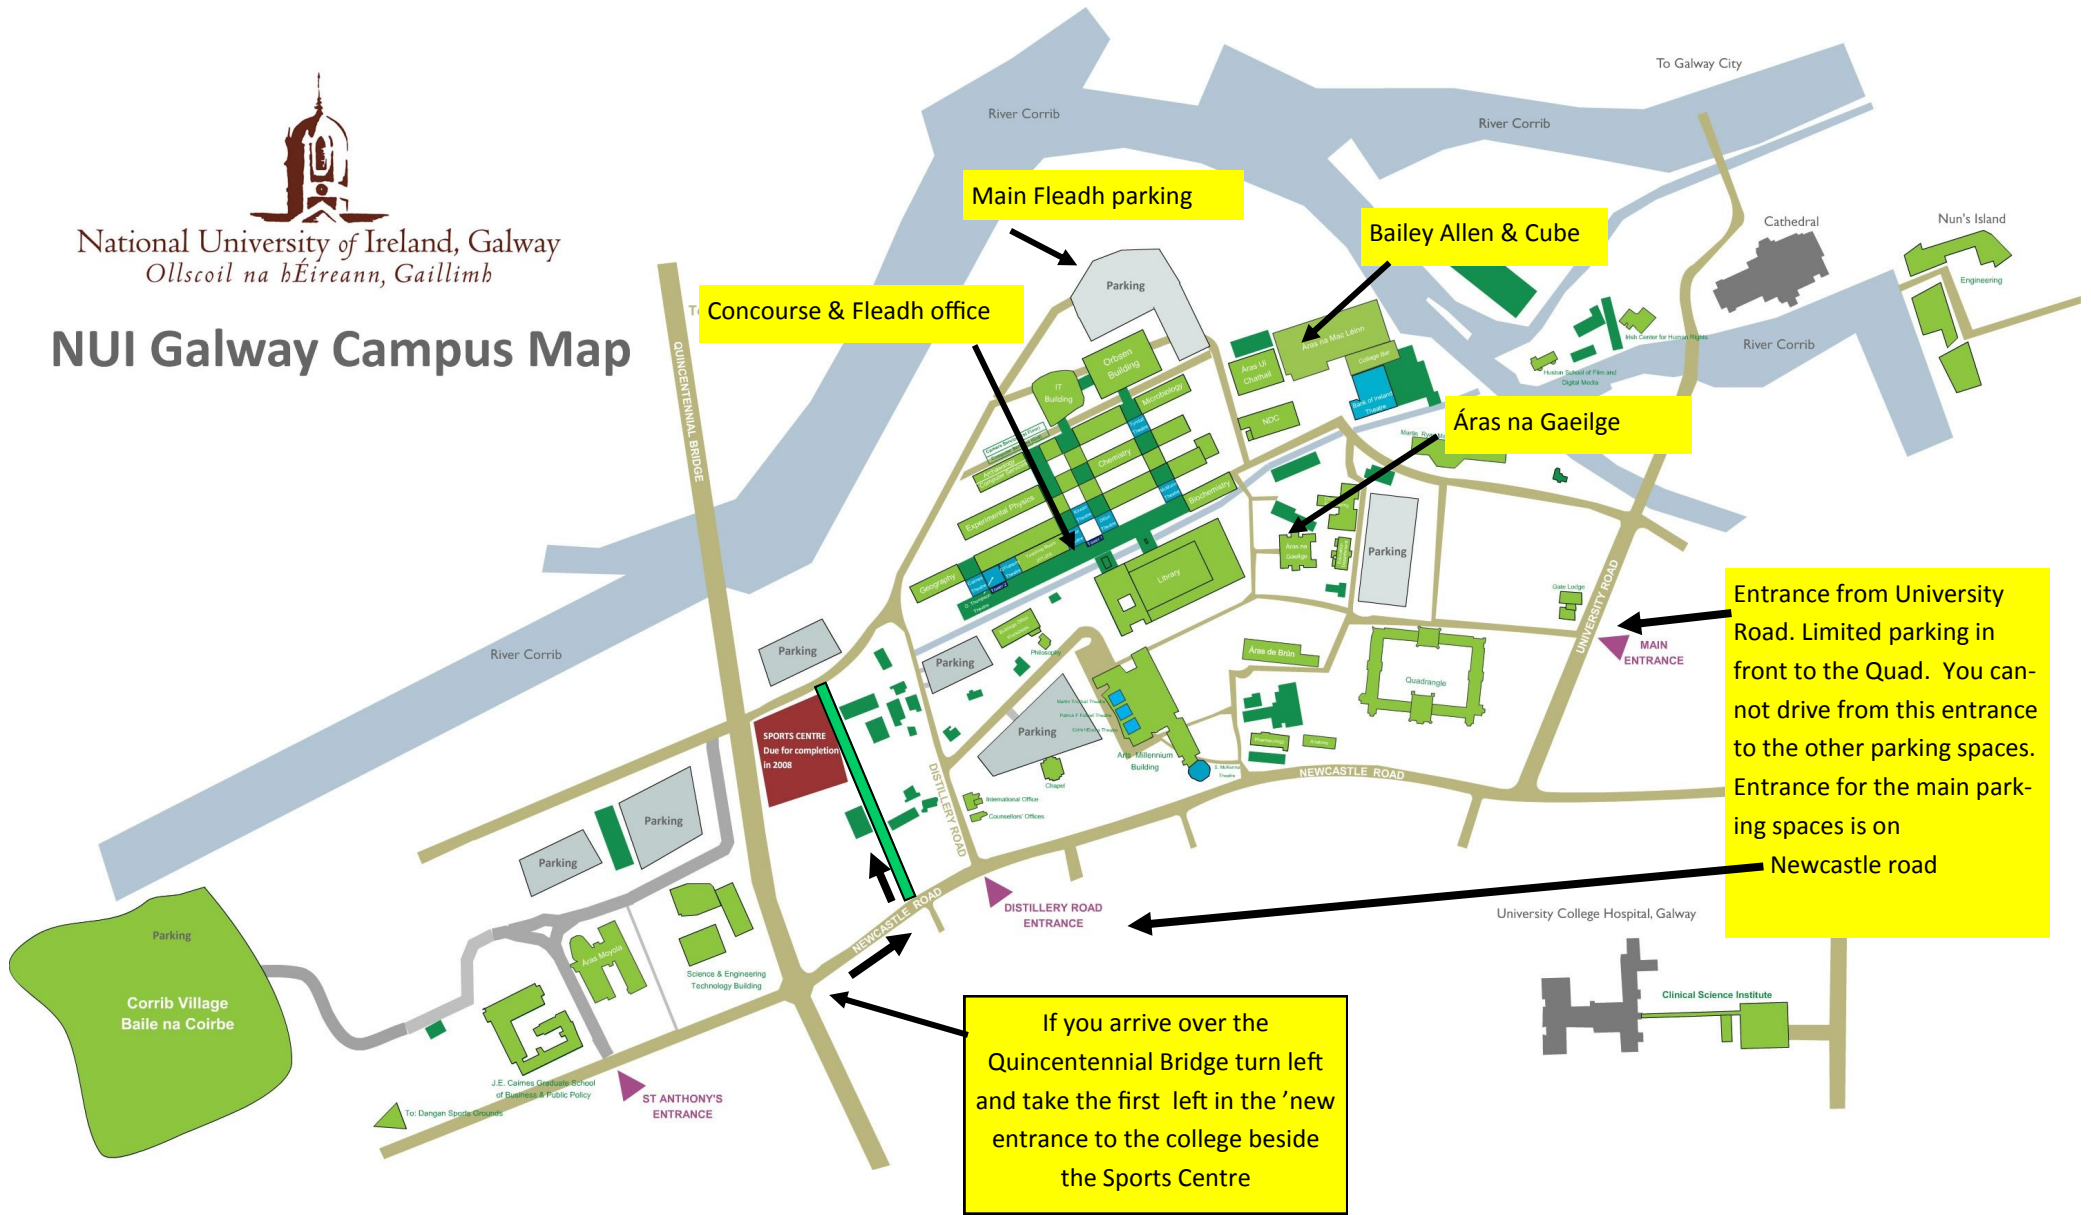

National University of Ireland, Galway
Ollscoil na hÉireann, Gaillimh

NUI Galway Campus Map

Main Fleadh parking

Bailey Allen & Cube

Concourse & Fleadh office

Áras na Gaeilge

Entrance from University Road. Limited parking in front to the Quad. You cannot drive from this entrance to the other parking spaces. Entrance for the main parking spaces is on Newcastle road

If you arrive over the Quincentennial Bridge turn left and take the first left in the 'new entrance to the college beside the Sports Centre